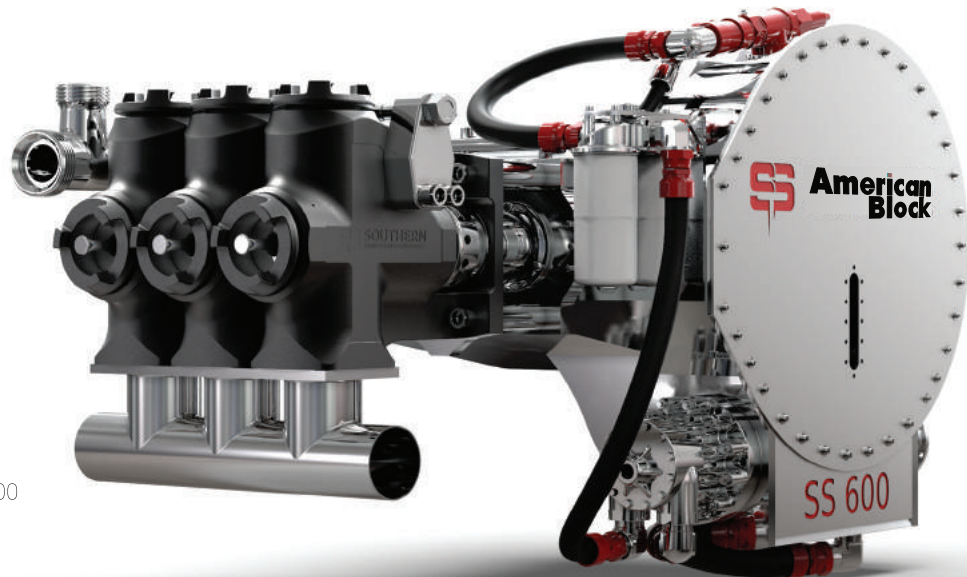

**American
Block**

600 TRIPLEX

More info at www.southernstim.com

Our **SS-600 Triplex** is a long proven well service pump designed to exceed your requirements in any application - cementing, acidizing, snubbing, well stimulation, and gravel packing. With an industry leading 8" stroke and 8:1 gear ratio the SS-600 is 30% more efficient than the competition while reducing downtime and completing the job without maximizing the standard duty cycle.

Key Benefits:

- Designed, Manufactured, and Assembled in the USA
- Modular Fluid End Design
- Solid One Piece Crank Shaft
- Worm and Wheel Style Gearing

Application:

- General Pressure Pumping Applications
- Direct OEM Replacement for the Demay and Axon HD-500
- Interchangeable with the Halliburton HT-400
- Comparable with the SPM TWS-600, Gardner Denver GD-600 and Serva TPH 400 and TPD 600

Power End

Input Speed (Max)	2000 rpm
Gear Type	Worm-Wheel
Gear Ratio	8:1
Driveshaft Diameter	4" Worm
Maximum Crank Speed	265 rpm
Maximum Rod Loading	180,000 lb
Stroke	8"

Fluid End

Plunger Type	2 Piece Design
Valves Seats	Full Open Valve Design
Pressure Packing	Low Friction
Discharge Flanges	Straight, Elbow Fig. 1502/2002 connections

Case/Crank/Crosshead

Case	Weldment
Crankshafts	Forged Steel
Connecting Rods	Aerospace
Crossheads	Grade Aluminum
Crosshead Bearings	Steel
Oil Lubrication	Phosphor Bronze External Auxiliary Pump (32 gpm required)
Oil Filter	High Pressure, Replaceable Element
Oil Capacity	23 Gallon Synthetic
Weight (dry)	6,250 lb