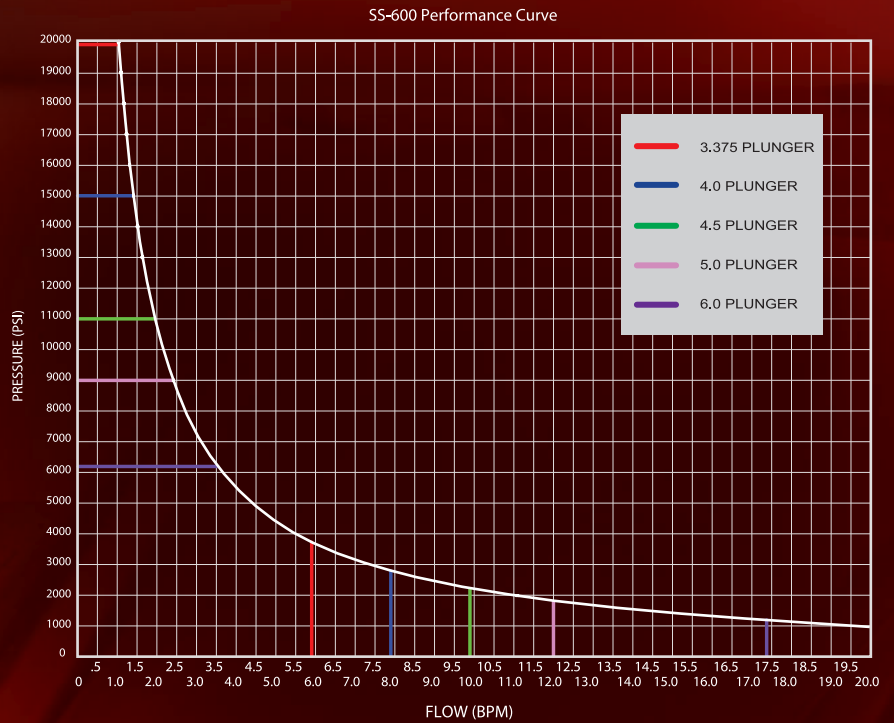

**American
Block**

600 TRIPLEX

More info at www.southernstim.com

Our **SS-600 Triplex** is a long proven well service pump designed to exceed your requirements in any application - cementing, acidizing, snubbing, well stimulation, and gravel packing. With an industry leading 8" stroke and 8:1 gear ratio the SS-600 is 30% more efficient than the competition while reducing downtime and completing the job without maximizing the standard duty cycle.

**SS 600
TRIPLEX**

6311 Breen Road, Houston Texas 77086
281-820-5332 | www.southernstim.com

**American
Block**

American Block

600 TRIPLEX

More info at www.southernstim.com

Ratings are based on 90% mechanical efficiency and 100% volumetric efficiency.

Power End

Input Speed (Max)	2000 rpm
Gear Type	Worm-Wheel
Gear Ratio	8:1
Driveshaft Diameter	4" Worm
Maximum Crank Speed	265 rpm
Maximum Rod Loading	180,000 lb
Stroke	8"

Fluid End

Plunger Type	2 Piece Design
Valves Seats	Full Open Valve Design
Pressure Packing	Low Friction
Discharge Flanges	Straight, Elbow Fig. 1502/2002 connections